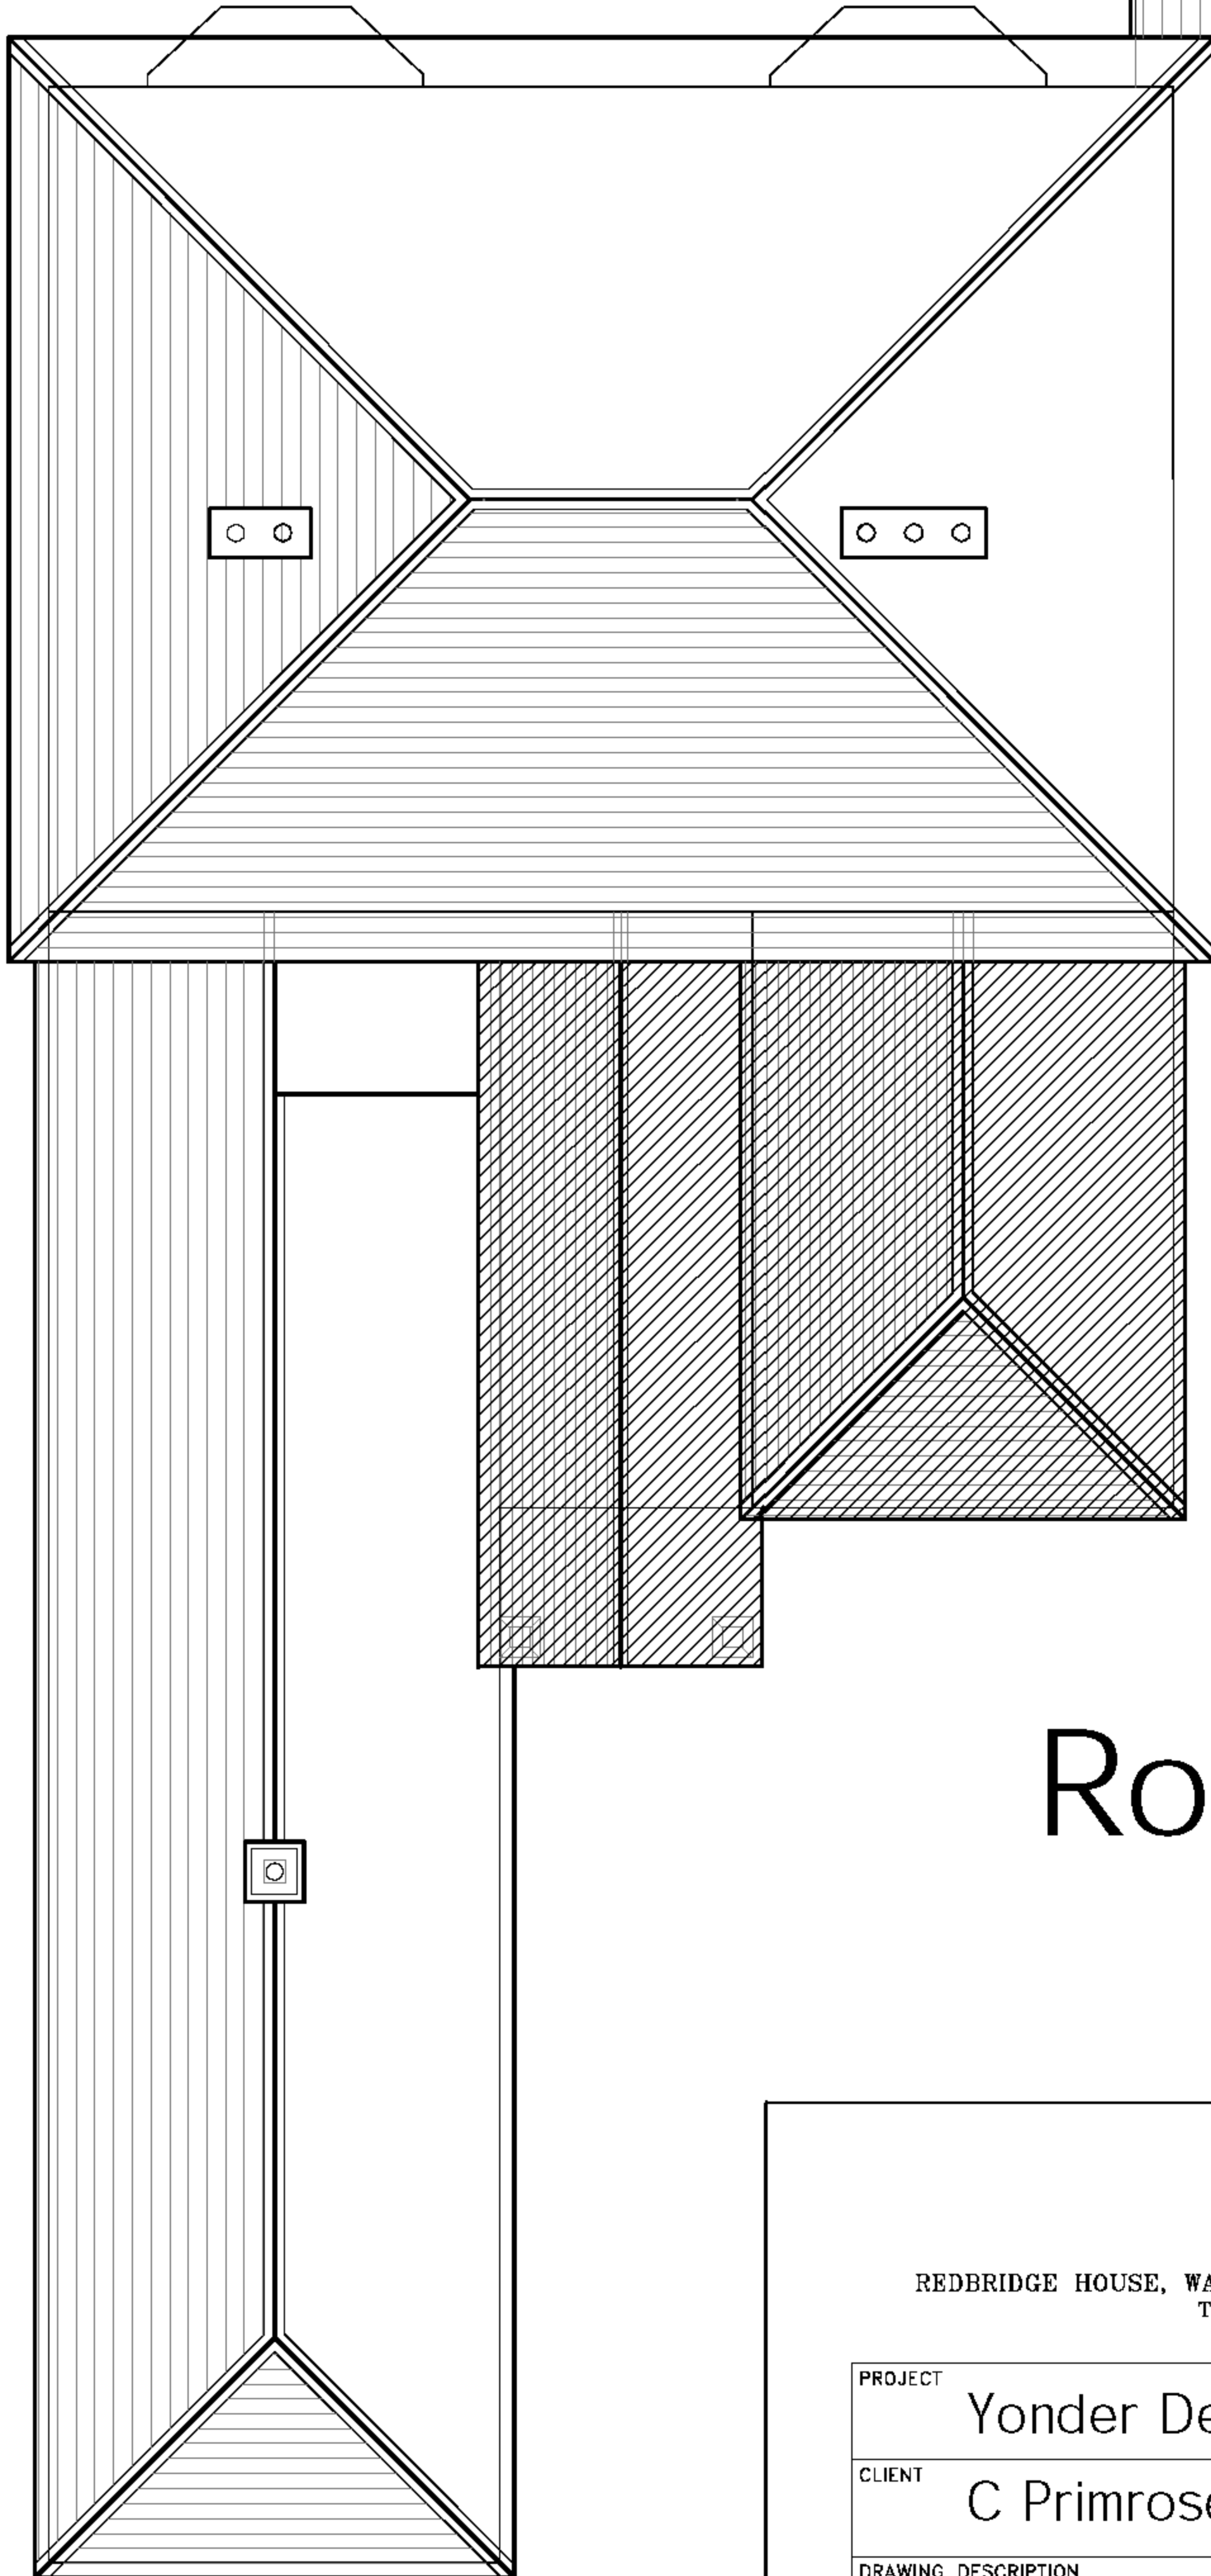

AS EXISTING

Roof Plan

SPENCER
ARCHITECTURE

REDBRIDGE HOUSE, WATER LANE, UPPER CLATFORD, ANDOVER, HAMPSHIRE. SP11 7PP
TELEPHONE 01264 336800 FAX 01264 336810

PROJECT

Yonder Dene, Ragged Appleshaw

CLIENT

C Primrose

DRAWING DESCRIPTION
Page 1 of 1

Plans & Elevations - As Existing